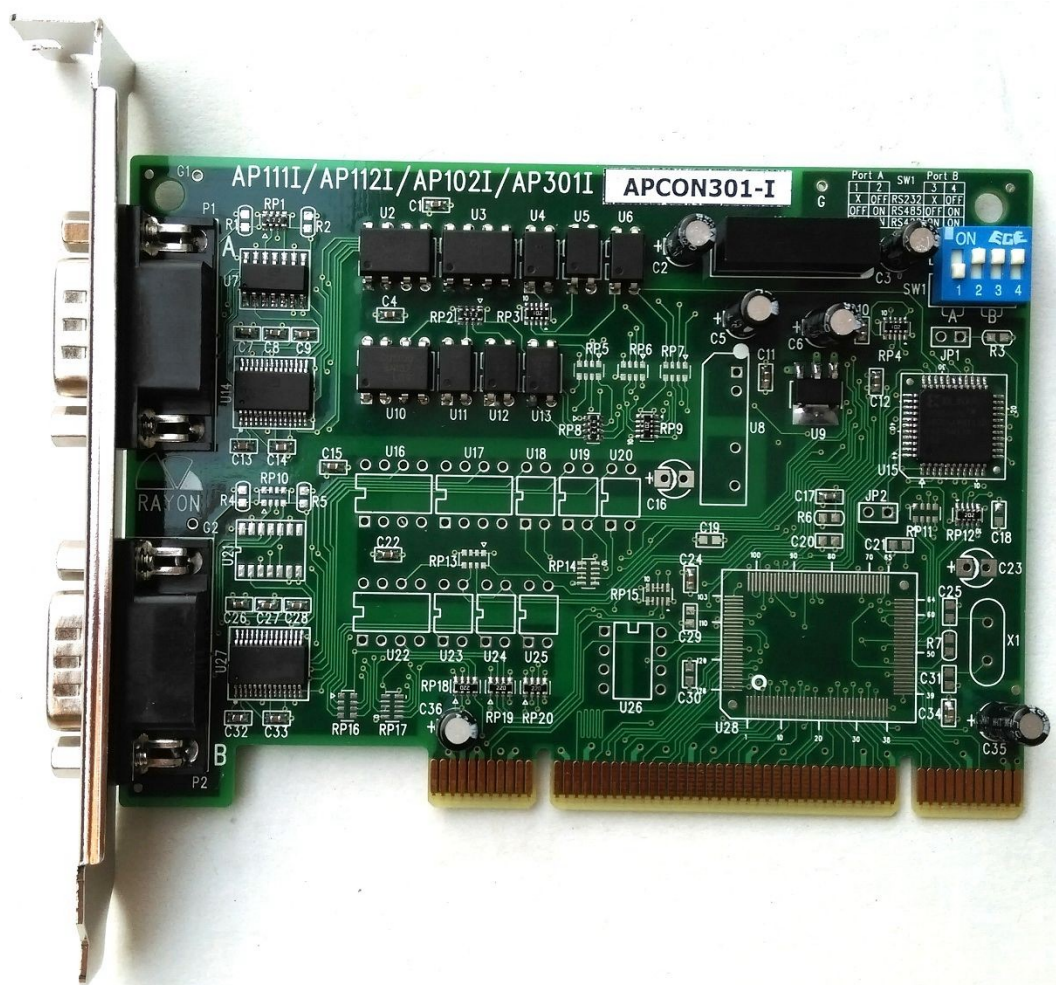

APCON301-I

Interface Converter Card

Support RS232 to Ground Isolated
RS232/RS422/RS485 Converter

- ★Port A can set to target RS232/RS422/RS485
- ★Easy to set target isolated interface by DIP Switch
- ★Support ADDC feature in RS485 interface
- ★Suitable for industrial control
- ★Easy to convert standard PC's standard RS232 COM1 port to target Ground Isolated RS232/RS422/RS485 interface.
- ★Flexible and safety, Easy to drain power from PCI slot.

APCON301-I Specification :

Hardware compatibility :

*5V or 3.3V PCI bus slot.

Dimension :

* APCON301-I card: 100 * 97 mm.

*APCON301-I model with standard PCI bracket.

Port capability :

*number of port : 2 ports per card.

*Interface : Port B is RS232 and port A is Ground Isolated RS232/RS422/RS485

Note: port A can set to target RS232/RS422/RS485 interface by DIP switch.

Note: Converter function between port A and port B. Easy to convert standard RS232 COM1 port to Ground Isolated RS232/RS422/RS485 settable interface to protect your PC.

*AP102-I : PCI card support two Ground Isolated RS232 ports.

*AP132-I : PCI card support two Ground Isolated RS422/RS485 ports.

*AP112-I : PCI card support two Ground Isolated RS232/422/485 port.

*AP301-I : PCI card support one RS232 and one Ground Isolated RS232/422/485 port.