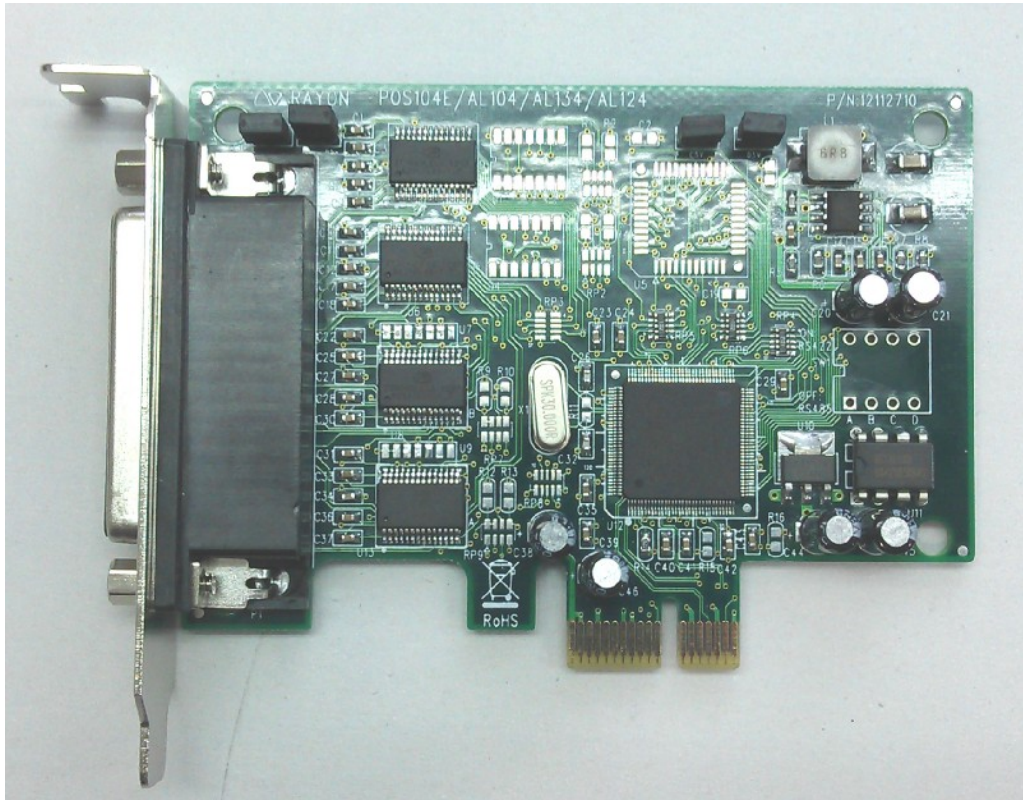

POS104EL PCI Express Card

PCIe Bus Four Port Card

Offer 5V power out in Pin9

- ★ Offer **5V power output** in pin9 suitable for **POS system**
- ★ Low profile PCIe card.
- ★ Suitable for **Windows 2000/XP**
- ★ Suitable for **Vista & WIN7/8/10**
- ★ Suitable for **Linux**

POS104EL Specification :

Serial Communication Controller :

*type : ASIX MCS9904

Hardware compatibility :

*PCIe bus slot.

Software compatibility :

- * Windows 2000/XP.
- * Windows Vista.
- * WIN7/8/10.
- * Linux.
- * Other operation system.

Dimension :

- *POS104EL card: 92 * 69 mm.
- *POS104EL model with low profile PCIe bracket.

System I/O & IRQ mapping :

- *I/O mapping assigned by PCI BIOS.
- *Memory mapping assigned by PCI BIOS.
- *four IRQ mapping assigned by PCI BIOS.

Port capability :

- *number of port : 4 ports per card.
- *Interface : RS232 with 5V power output in pin9.
- *Baud Rate: each port can be configured to 50--230400bps.
- *Connector type: DB44 female connector.
- *R904 cable support DB44 male to four DB9 male connector.
- *R901 cable support DB44 male to four DB25 male connector.